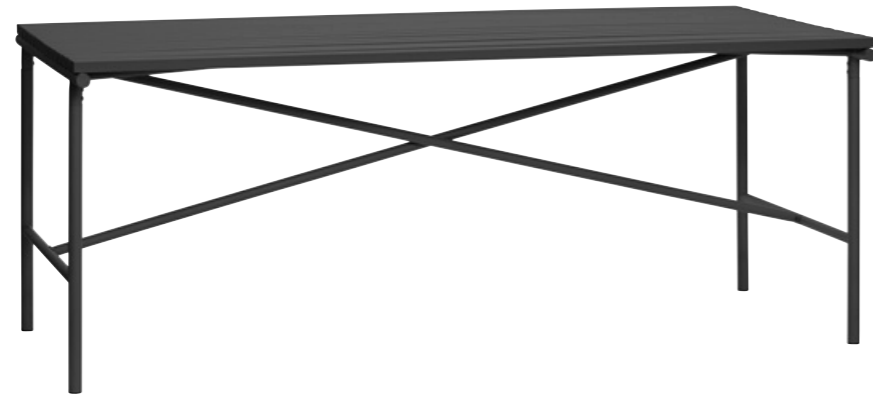

BLACK STAINLESS STEEL BENCH
991216/2 pcs
133x59xh82cm
11D20990022
11E3100022
11N31990022
11S31990022

BLACK STAINLESS STEEL CHAIR
991217/2 pcs
53x59xh82cm
11D8990022
11E1350022
11N13490022
11S13490022

BLACK STAINLESS STEEL TABLE
991218/1 pcs
191x92xh75cm
11D29990022
11E4450022
11N45990022
11S45990022