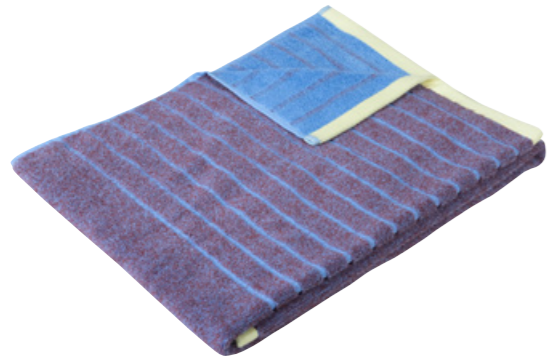

BLUE/PURPLE/YELLOW COTTON TOWEL
061411/6 pcs
70x140cm
11D790022
11E115022
11N1190022
11S1190022